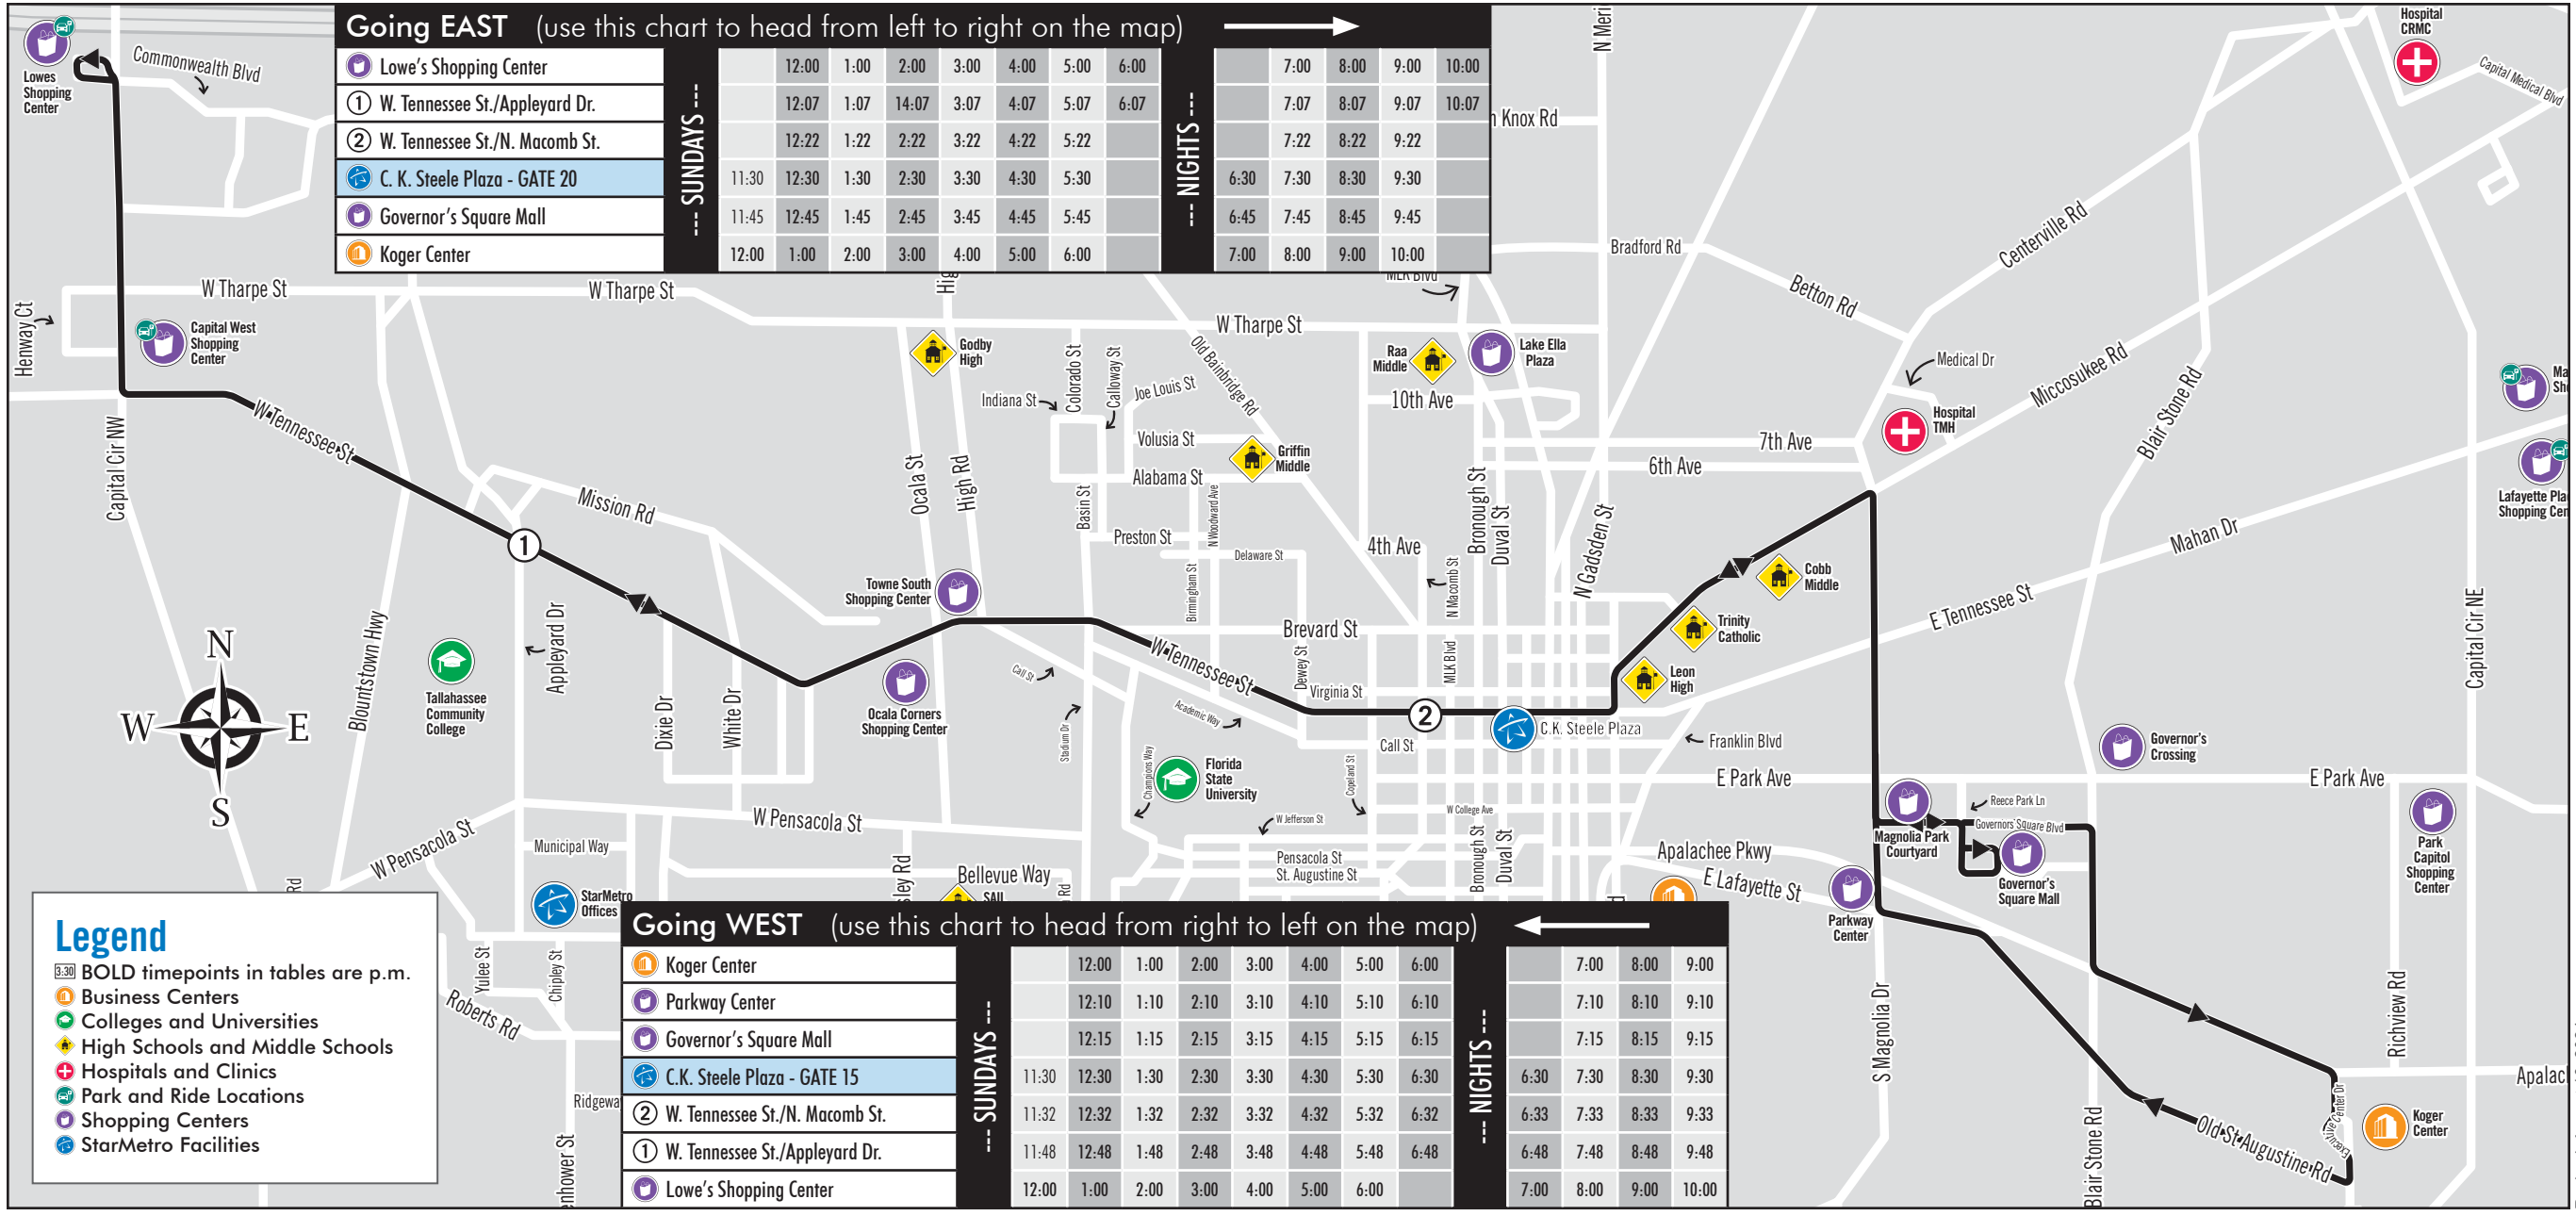

# 1 Route 1 Sundays & ☾ Nights (Mon-Sat)

Lowe's Shopping Center, Tennessee St., C. K. Steele Plaza, Governor's Square Mall, Koger Center  
 Sunday (11:30 a.m. - 6:48 p.m.) & ☾ Nights (Mon-Sat 6:30 - 10:07 p.m.) | Bus comes every: **60 min**

**Legend**

- 8:30** BOLD timepoints in tables are p.m.
- Business Centers
- Colleges and Universities
- High Schools and Middle Schools
- Hospitals and Clinics
- Park and Ride Locations
- Shopping Centers
- StarMetro Facilities